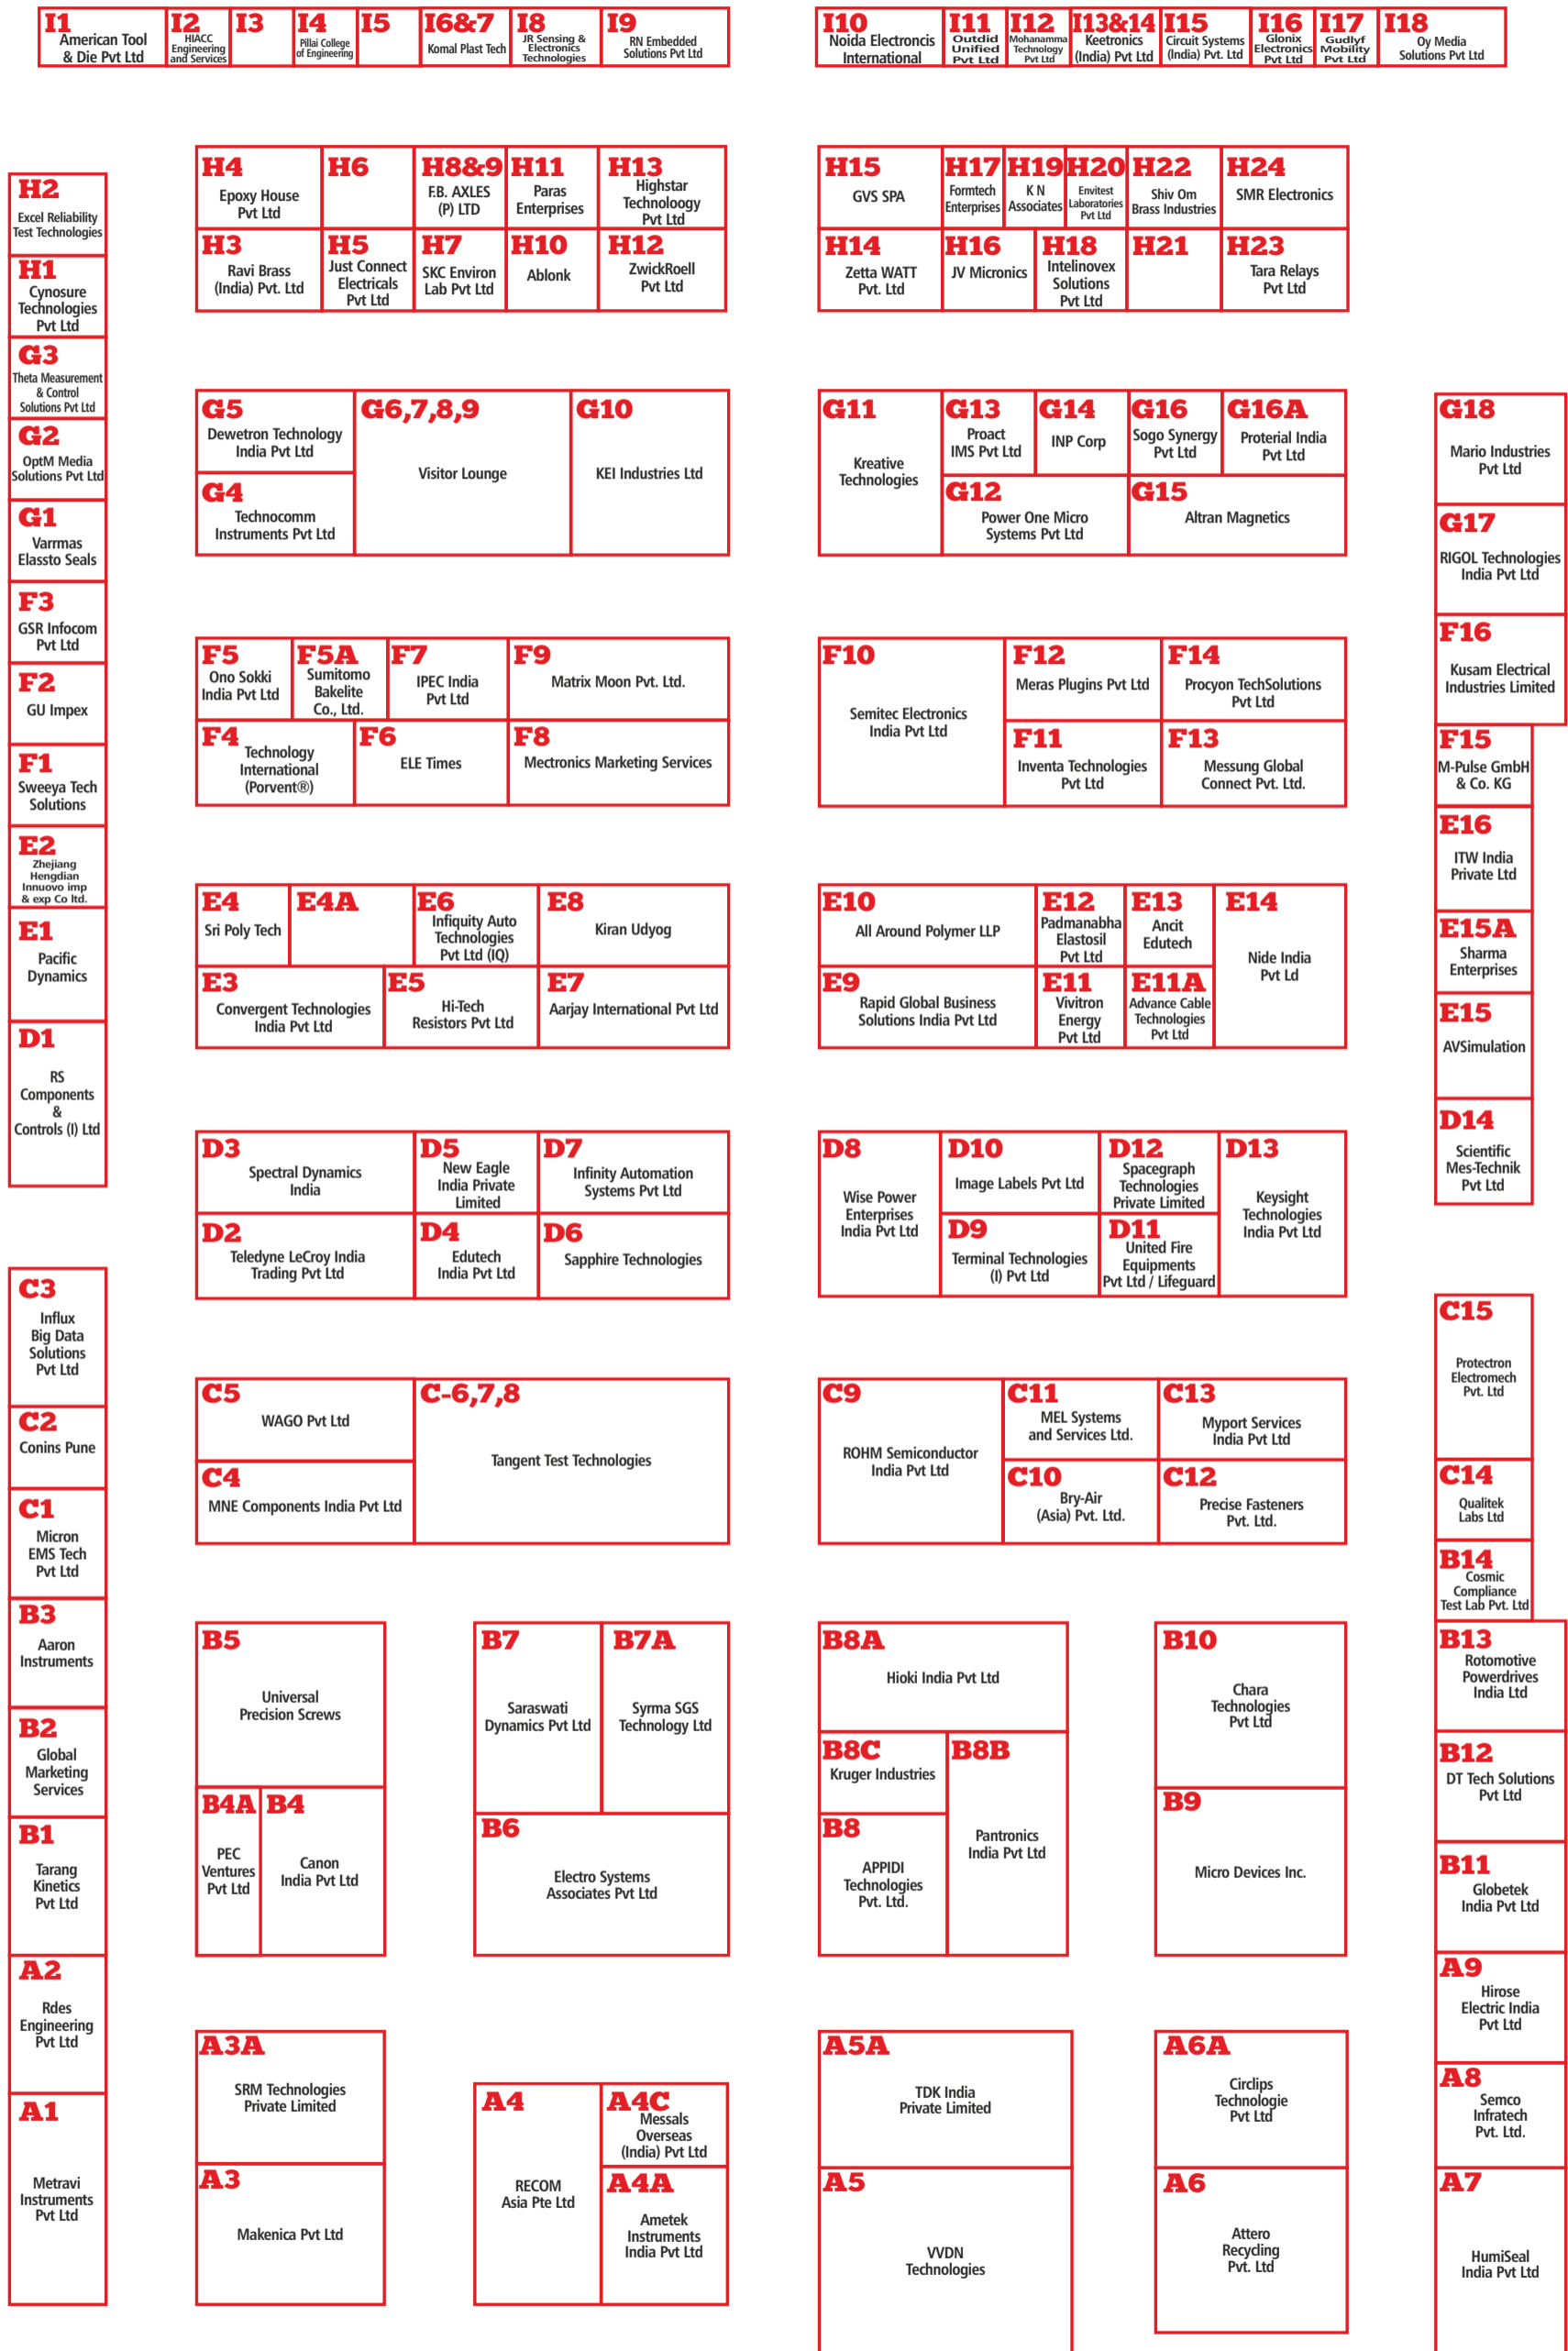

Hall 2 Layout Plan

ENTRY

ENTRY

EXIT