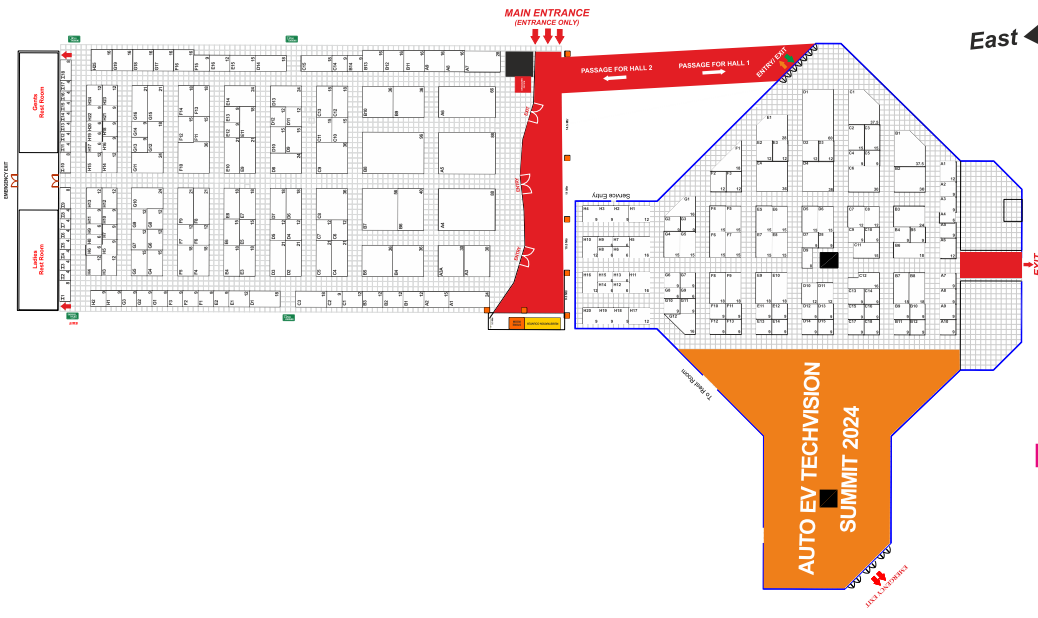

**HALL 2**

**HALL 1**

EMERGENCY EXIT

- SOLD OUT
- BOOKED
- AVAILABLE

**HALL 2**

**27 28 29**  
**November 2024**  
 KTPO, Whitefield,  
 Bengaluru | India